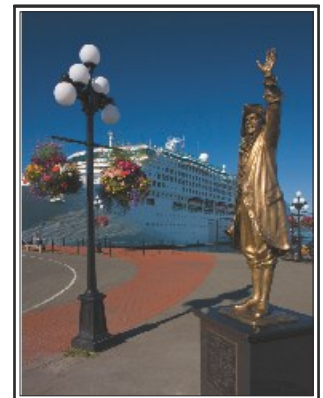

A bronze sculpture, located at the entrance to an architectural complex or at the center of a courtyard, will add unique charm and distinction to your project.

Please look through the enclosed catalogue of commissioned works to see some examples of these finished pieces of art.

Le 2 décembre 2009

Joueurs de hockey,
bronze à l'échelle réelle

Le crier public,
port de Victoria