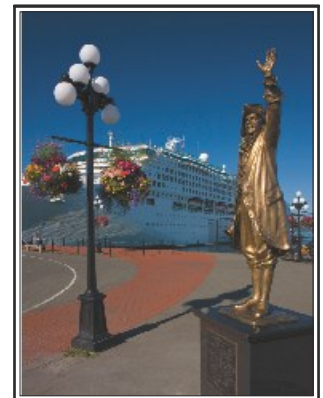

Town Crier,
Port of Victoria